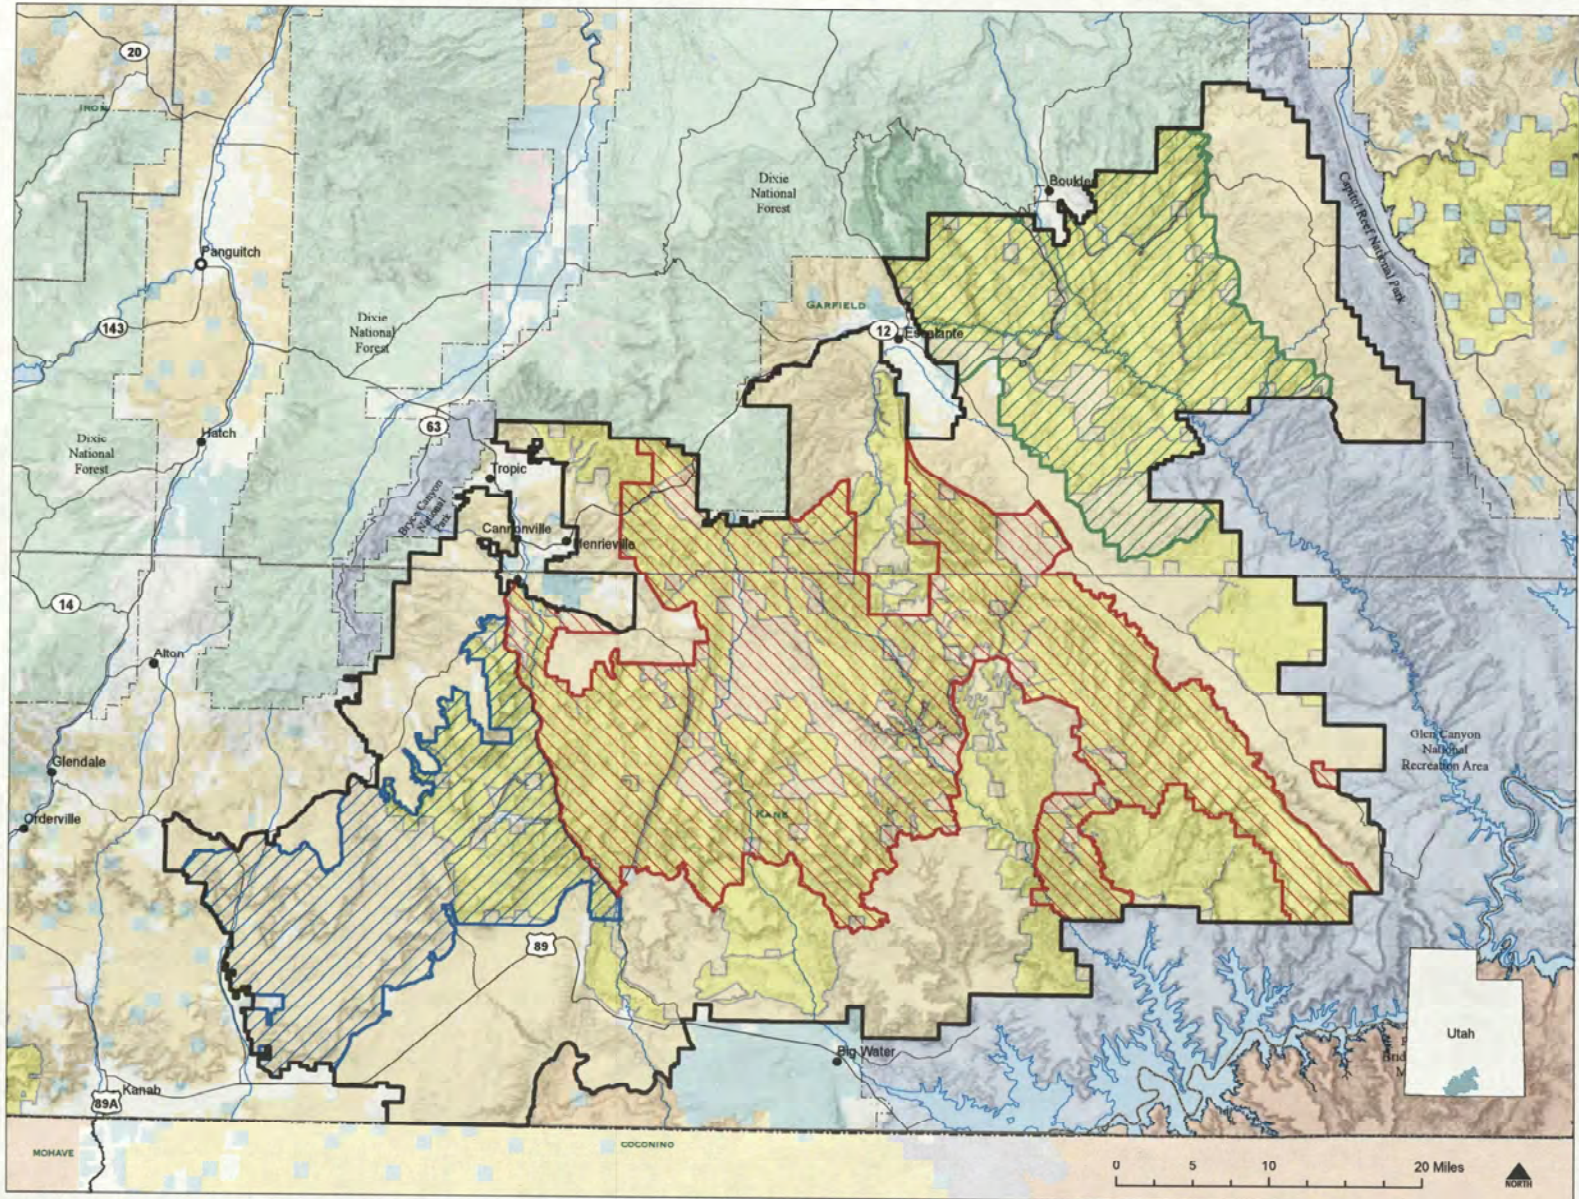

# Draft Grand Staircase-Escalante National Monument Modification

-  Escalante Canyons National Monument
-  Grand Staircase National Monument
-  Kaiparowits National Monument
-  Grandstaircase-Escalante National Monument Boundary
-  BLM Wilderness Study
-  Bureau of Land Management
-  Indian Reservation
-  National Park Service
-  Private Land
-  State Land
-  State Parks and Recreation
-  State Wildlife Management
-  US Forest Service
-  US Forest Service Wilderness